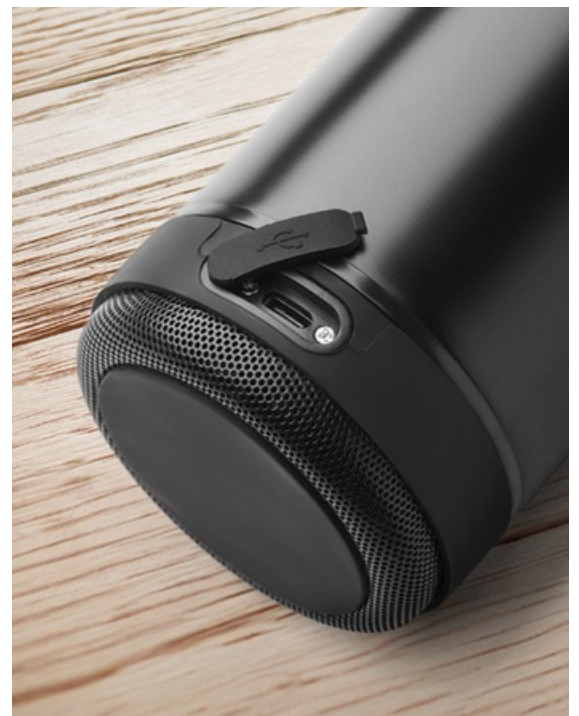

THIS BOTTLE OFFERS BOTH CONVENIENCE AND ENTERTAINMENT ON THE GO. 500 ML CAPACITY AND A LEAK-FREE DESIGN, WITH HANDY SILICONE STRAP AND A SPEAKER, WHICH IS EASILY REMOVEABLE FOR CLEANING, ENSURING YOUR BOTTLE STAYS FRESH AND FUNCTIONAL.