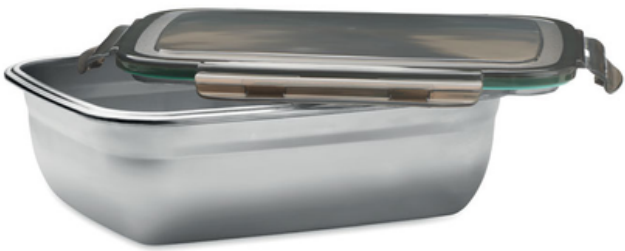

ES2314

For inquiries: 02 9683 3699 | sales@a-one.com.au

Lox Plus

Recycled stainless steel lunch box with recycled PP lid and 4 side clasp closure. Including separator. Capacity: 1500 ml.

ES2344

For inquiries: 02 9683 3699 | sales@a-one.com.au

Retto Lunchbox

This lunchbox is a 1240ml (1050ml net) multitasker. Secured with side buckles, it carries lunch to work or your latest culinary dish to picnics. Dual compartments dance with flavours - sushi on one side, salad on the other.