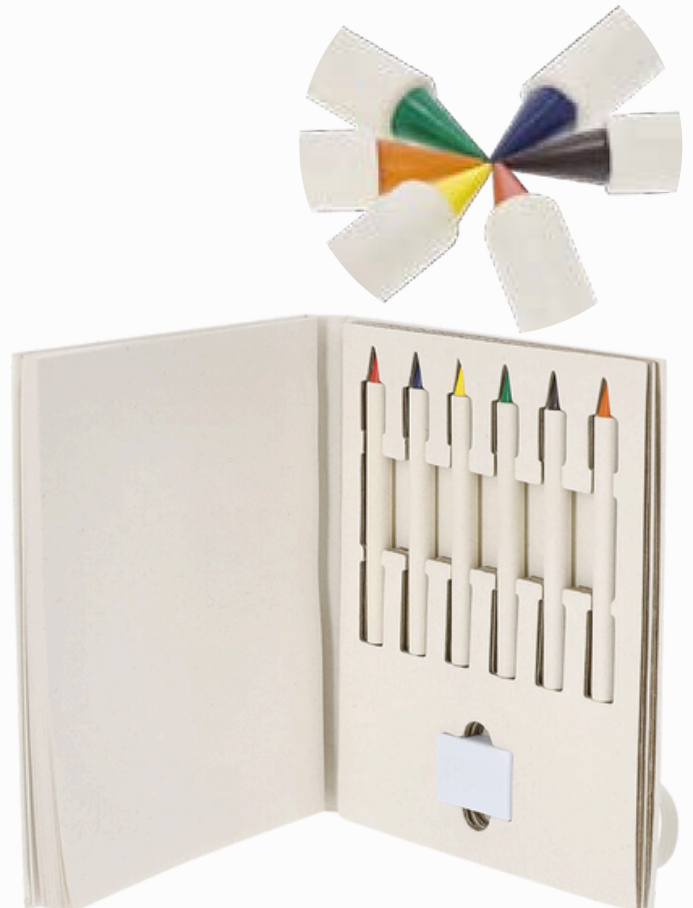

Nakels Eternal Set

Set of eternal coloured pencils, made from Recycled Milk Cartons. Includes 6 different colours, an eraser and a notepad with 50 plain sheets. With a practical elastic closure and a Recycled Milk Cartons logo.

ESK21379