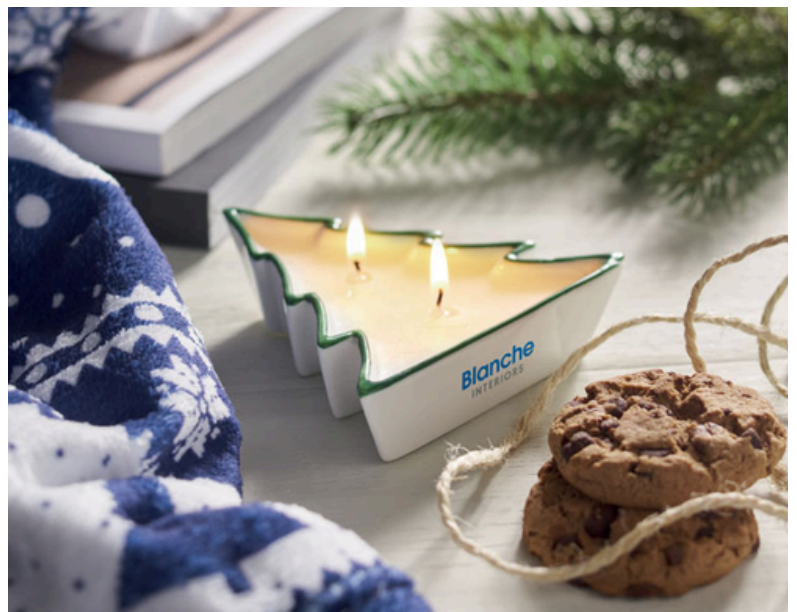

Xmas Plant Based Candle

ES1542X

Plant based wax candle in a Christmas tree shape porcelain holder with 2 wicks. 60 gr. Burn time: 4 hours.