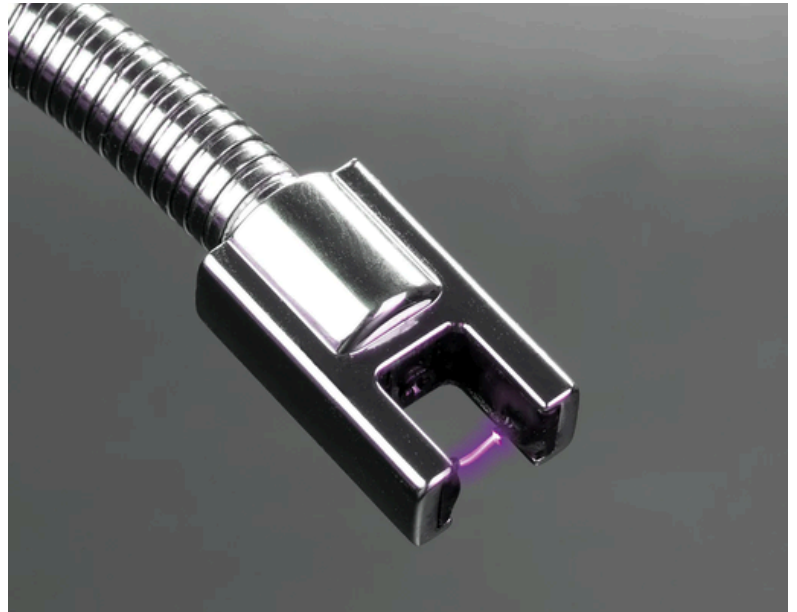

Electric Arc Lighter

ESR52613

Experience the impressive arc technology with the REEVES-Arcfire electric arc lighter. This innovative lighter features a blue glowing charge indicator, a blue operation light, and an automatic safety shut-off after 10 seconds. For added safety, the power switch must be shifted to the "On" position before pressing the ignition button to activate the arc.