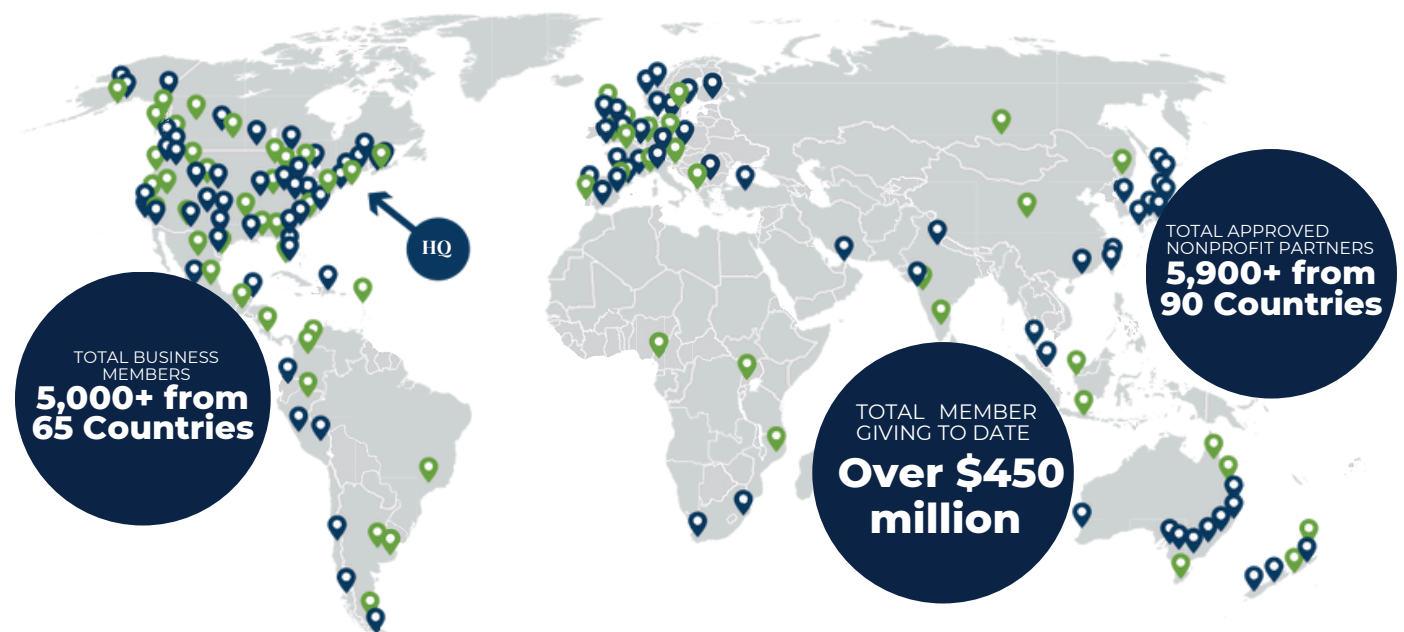

Support for people
and the planet.
Certified.

Partnerships with purpose

Our business and individual members engage directly with approved nonprofit partners, providing monetary donations, volunteer time, in-kind donations and other forms of approved promotional support. Thriving partnerships deliver longer-term support and greater impact for everyone involved.

For nonprofit partners: With thousands of nonprofit partners globally, 1% for the Planet supports a diverse range of unique environmental solutions. We give visibility to our approved nonprofit partners—helping them to secure necessary funding and drive activism.

For members: With our expertise, our business members can save time, implement a turnkey corporate giving program and maximize their environmental impact. Best of all, they're able to give to the issues they care about most and in ways that best meet their needs.

The power of our network.

We can do more together than we can alone. Our network of businesses, individuals and nonprofits drives environmental giving forward through collective action.