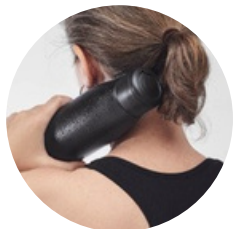

Warm

Hot beverages trigger a warm, soothing touch. Perfect to take the chill off, keeping your hands warm and comfy.

Cool

Cold beverages trigger a pleasingly cool touch. Perfect for those hot days and work outs when you need a quick cool down.