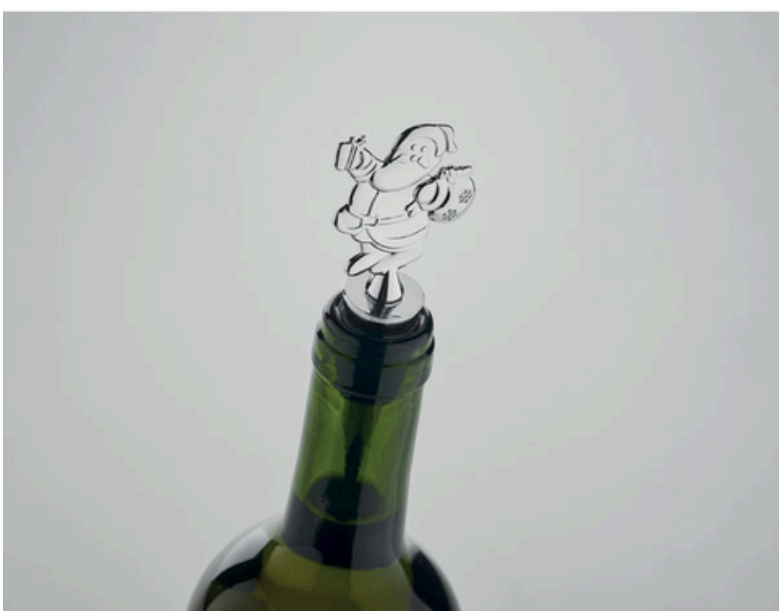

Alto Bottle Stopper

ES1546X

Bottle stopper with Christmas design in zinc alloy.