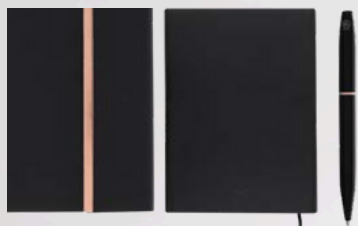

Mobex Penset

ESK21377

Recycled aluminium ballpoint pen and rollerball set, in an elegant matte black design with distinguished accessories in a rose gold finish. Twist-action ballpoint pen and capped rollerball, both with a metal clip

Recycled Pu & Aluminium