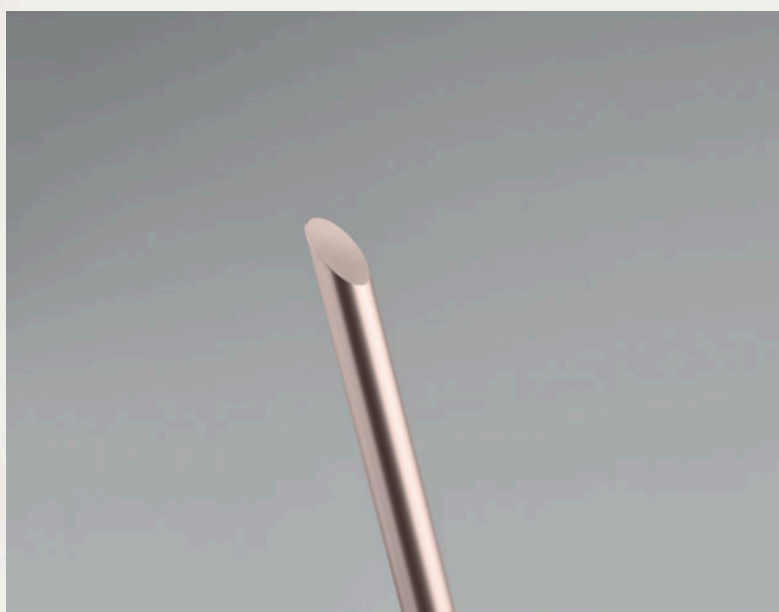

Penever inkless Pen

ES2354

Long lasting recycled aluminium inkless pen. The pen writes with the metal alloy tip that has a plastic protection cover.

Notemix Set

A5 RPET felt hard cover notebook set with phone stand functionality and push ball pen with bamboo barrel. Case bound. 160 recycled paper lined pages (80 sheets). Elastic closure strap. Ribbon bookmark. Blue ink.